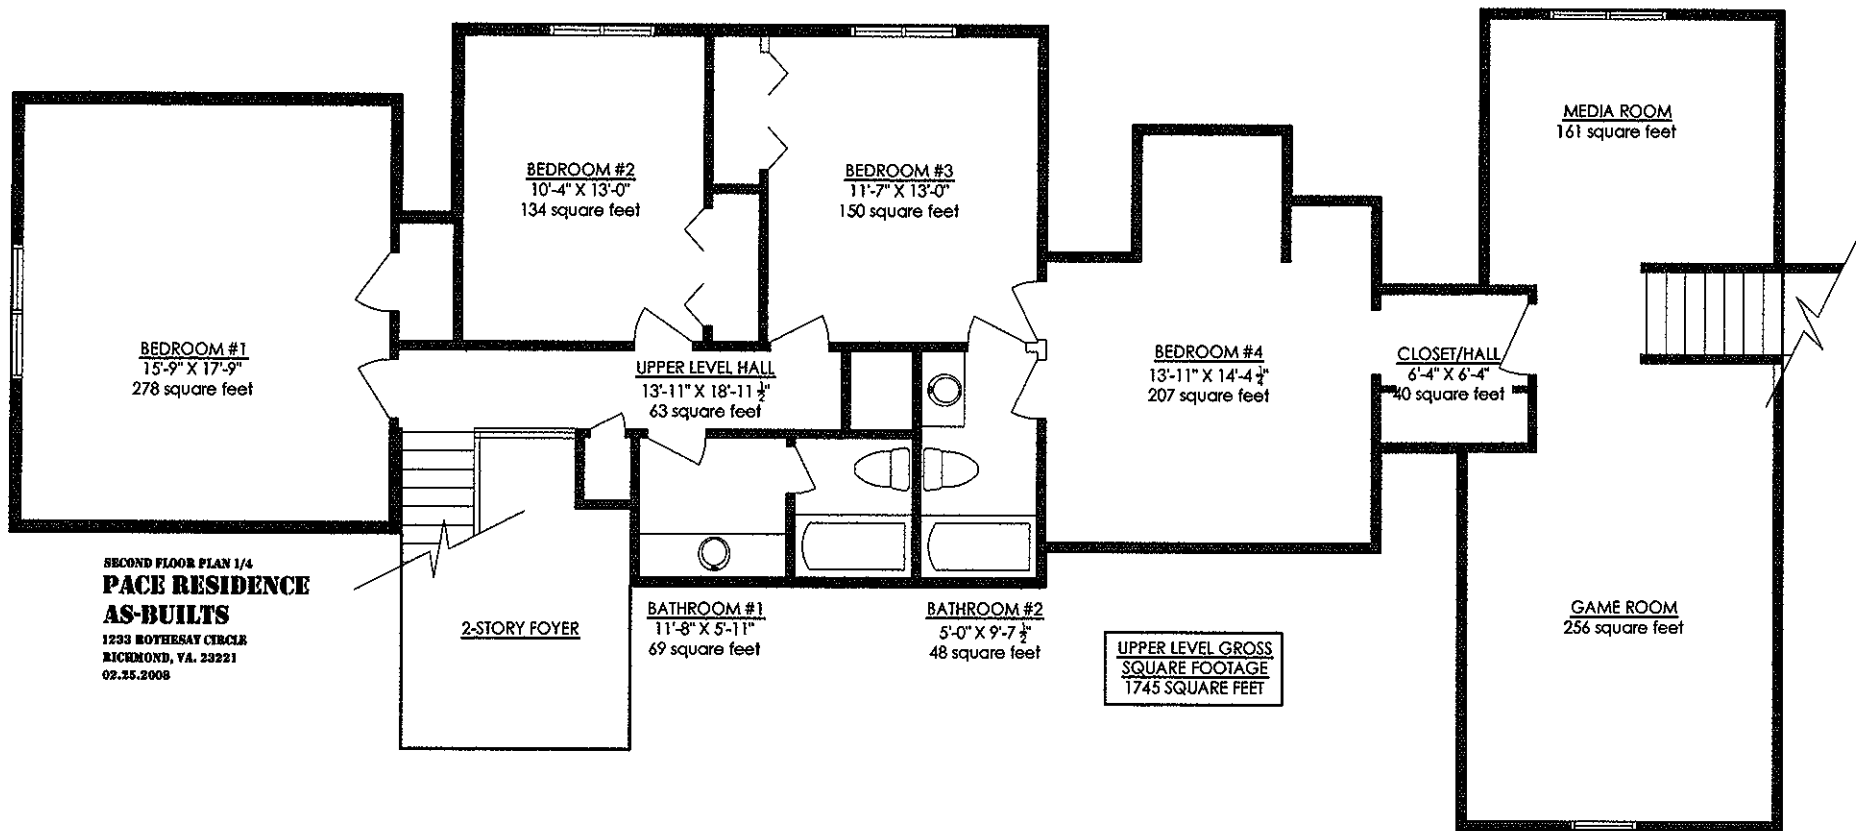

FIRST FLOOR PLAN 1/4
PACE RESIDENCE
AS-BUILTS
 1233 ROTHSAY CIRCLE
 RICHMOND, VA. 23221
 02.25.2008

LOWER LEVEL GROSS
SQUARE FOOTAGE
3097 SQUARE FEET

SECOND FLOOR PLAN 1/4
PACE RESIDENCE
AS-BUILTS
 1233 BOTHERSAY CIRCLE
 RICHMOND, VA. 23221
 02.25.2008